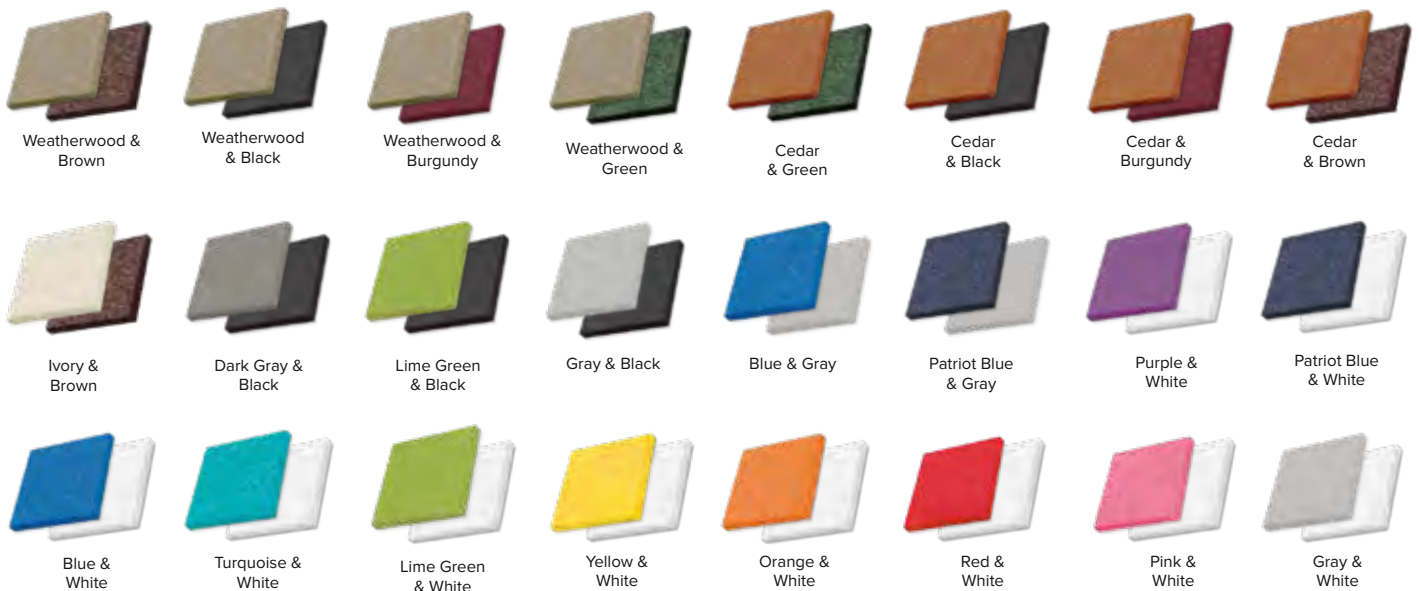

POLY COLORS

Leisure Lawns Collection has twenty-two colorful options to choose from. All of our products are available in all colors unless otherwise noted.

	STANDARD COLORS	RUSTIC COLORS <i>Rustic Colors will incur an upcharge.</i>
TRADITIONAL	 <p>Black Brown Burgundy Green Cedar Weatherwood Dark Gray Gray Ivory White</p>	 <p>Rustic Burgundy Rustic Nutmeg Rustic Gray</p>
BRIGHT	 <p>Patriot Blue Blue Turquoise Lime Green Red</p>	 <p>Yellow Purple Orange Pink</p>

Colors are representational only and cannot be guaranteed to be exact color matched.

Suggested Two-Tone Color Combinations

Pick and choose any color combination. Not limited to the ones shown below.

FANBACK CHAIR & ACCESSORIES