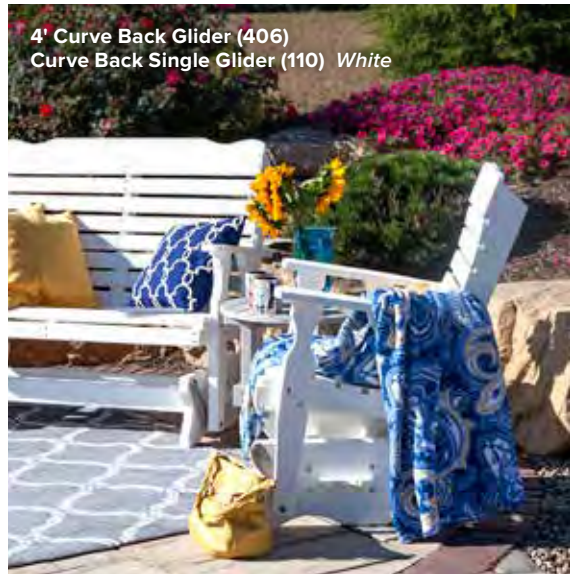

This series, designed for comfort, features a gently curved back and perfectly contoured seat. The Curve Back benches, swings, and gliders are all available in 4' and 5' lengths.