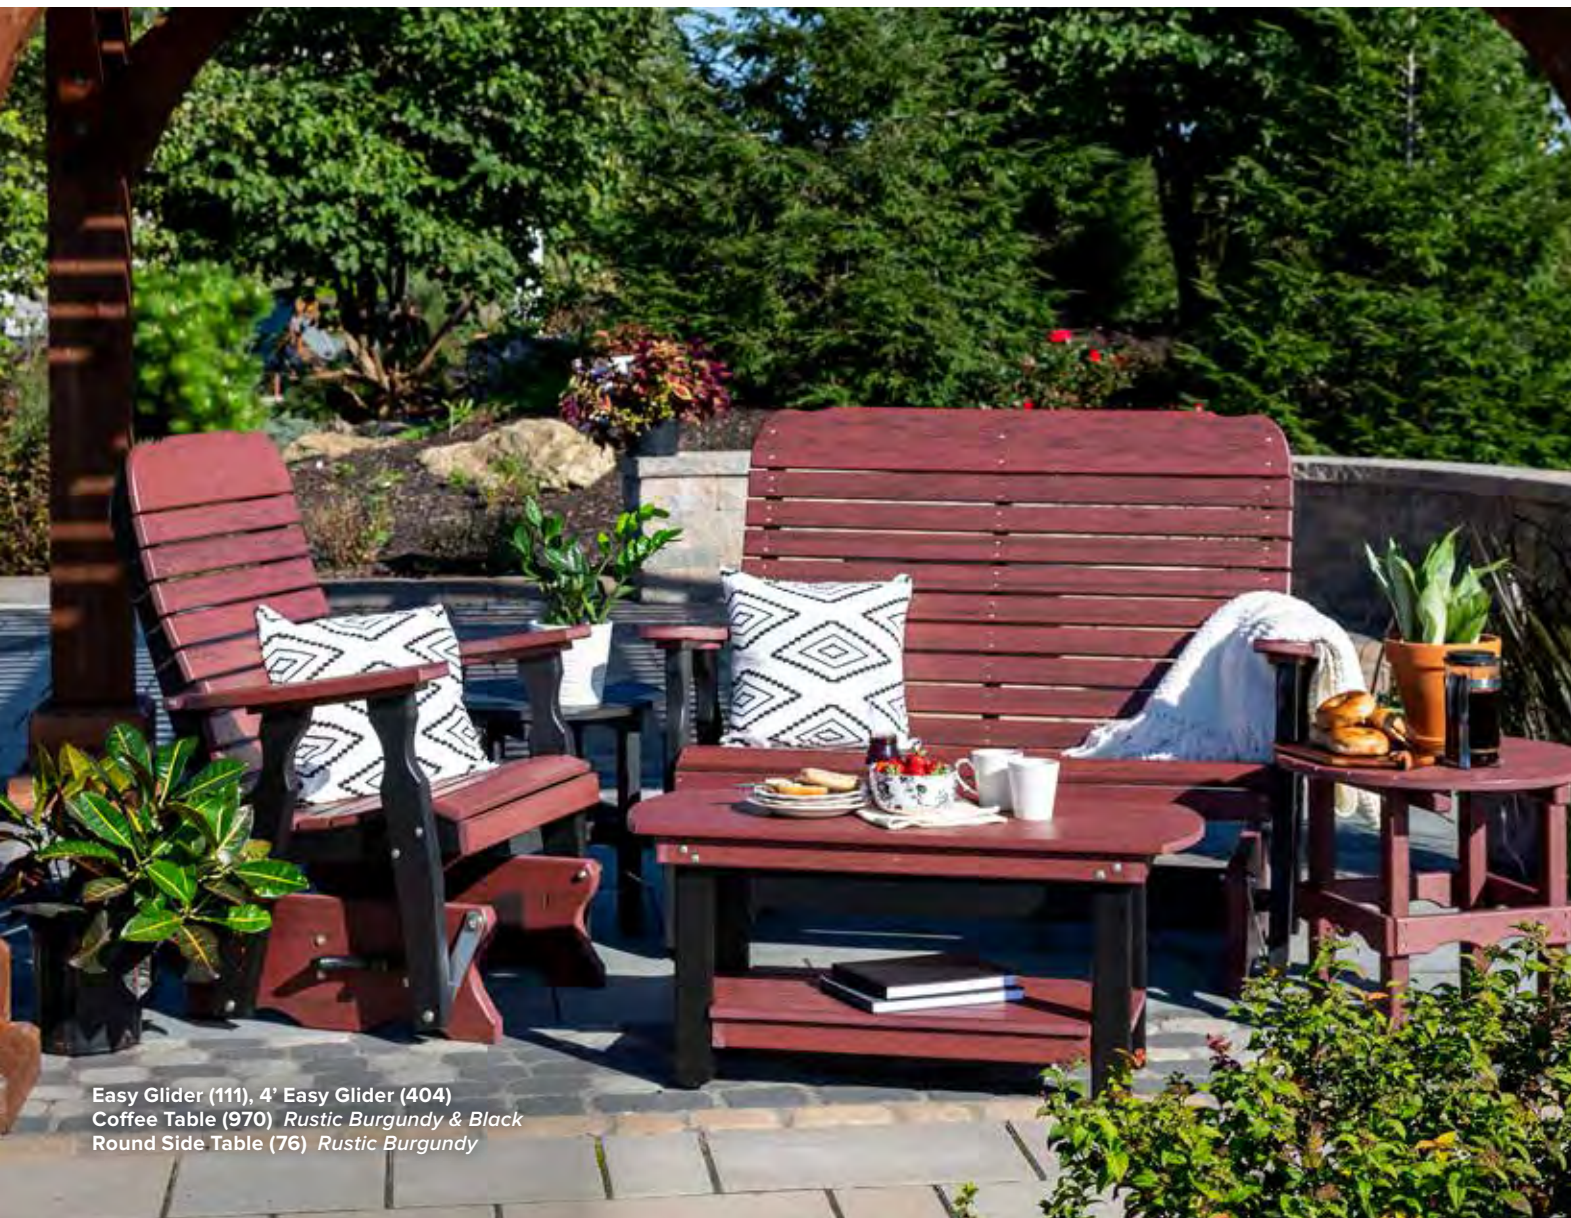

Easy Glider (111), 4' Easy Glider (404)
Coffee Table (970) *Rustic Burgundy & Black*
Round Side Table (76) *Rustic Burgundy*