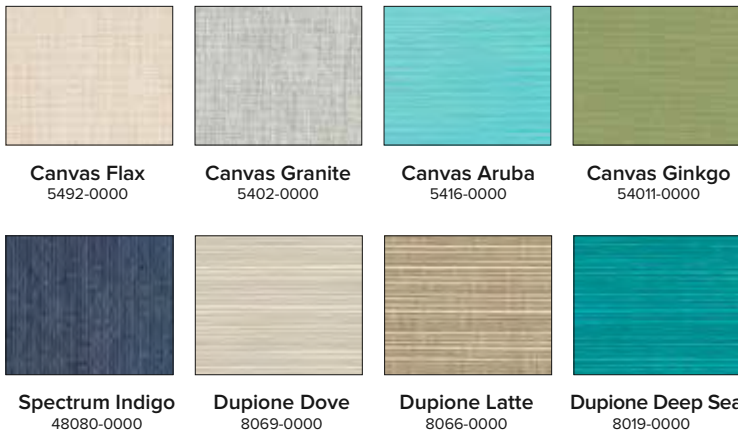

Solid Fabrics